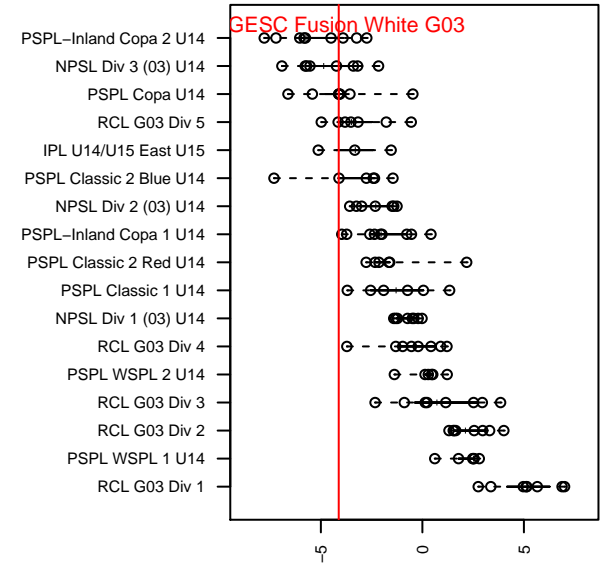

SGESC Fusion White G03

Spanaway Graham Eatonville SC
 Graham, WA
 G03 total strength=785
 attack=1.13 defense=0.8
 fall league = PSPL Copa U14

alt names used:
 SGEO Fusion [G]03
 SGEOSC Fusion 03' Martinez
 SGEO FUSION White
 SGEOSC Fusion G03 White

Venues played:
 2016 KITG GU14 Red
 2016 Tyee Cup G03 Gold
 2016 River Jam Samba U14
 2016 PSPL Copa U14

SGESC Fusion White G03
 Dots are actual minus expected GF (blue circles) and GA (red triangles).
 Blue line is smoothed change in attack strength. Red is smoothed change in defense strength.

**attack and defense variance (black dot)
relative to other teams
and top 10 in region**

**attack and defense rating
relative to others at age
and all opponents in last 13 months**

Performance relative to 13 month average