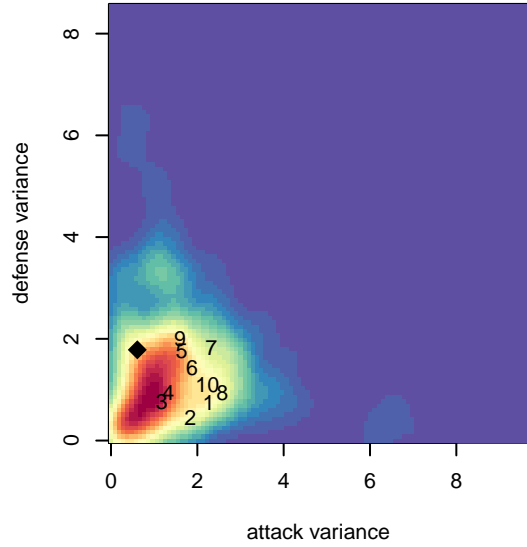

SGESC Fusion White G03

Spanaway Graham Eatonville SC
 Graham, WA
 G03 total strength=785
 attack=1.13 defense=0.8
 fall league = PSPL Copa U14

alt names used:
 SGEO Fusion [G]03
 SGEOSC Fusion 03' Martinez
 SGEO FUSION White
 SGEOSC Fusion G03 White

Venues played:
 2016 KITG GU14 Red
 2016 Tyee Cup G03 Gold
 2016 River Jam Samba U14
 2016 PSPL Copa U14

SGESC Fusion White G03
 Dots are actual minus expected GF (blue circles) and GA (red triangles).
 Blue line is smoothed change in attack strength. Red is smoothed change in defense strength.

**attack and defense variance (black dot)
relative to other teams
and top 10 in region**

**attack and defense rating
relative to others at age
and all opponents in last 13 months**

Performance relative to 13 month average